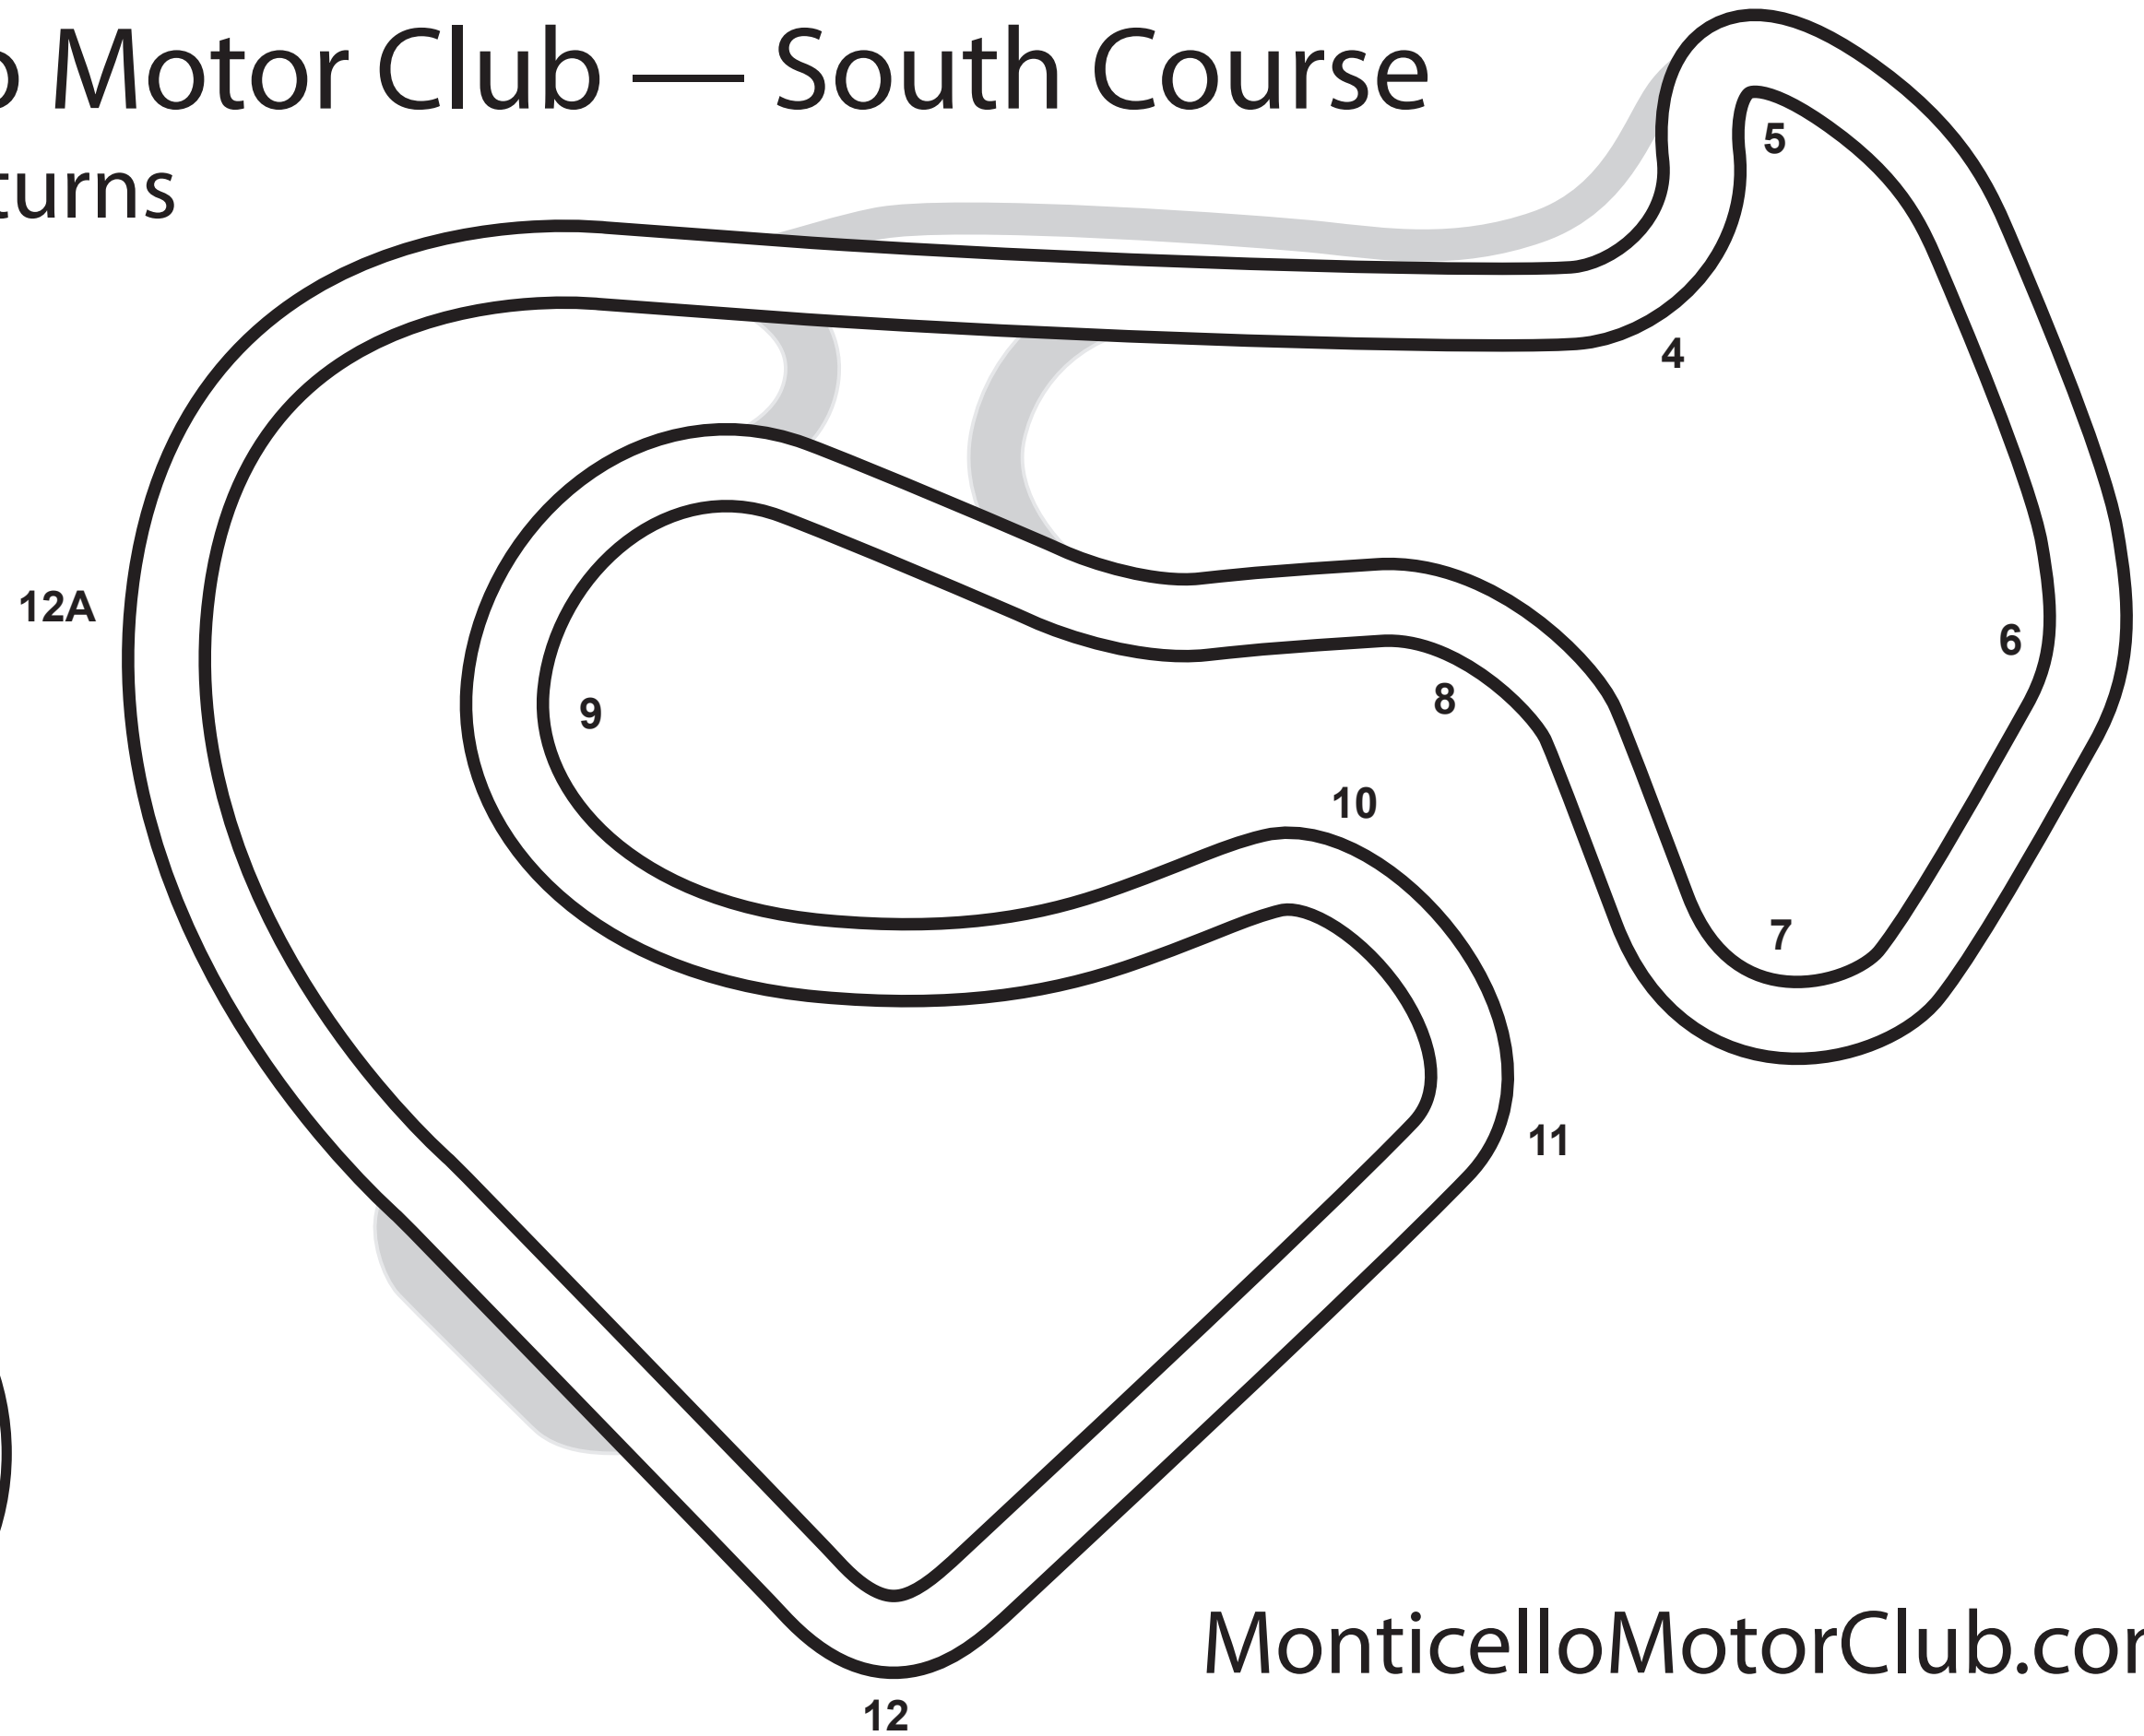

Monticello Motor Club — South Course

1.6 miles, 12 turns

MonticelloMotorClub.com