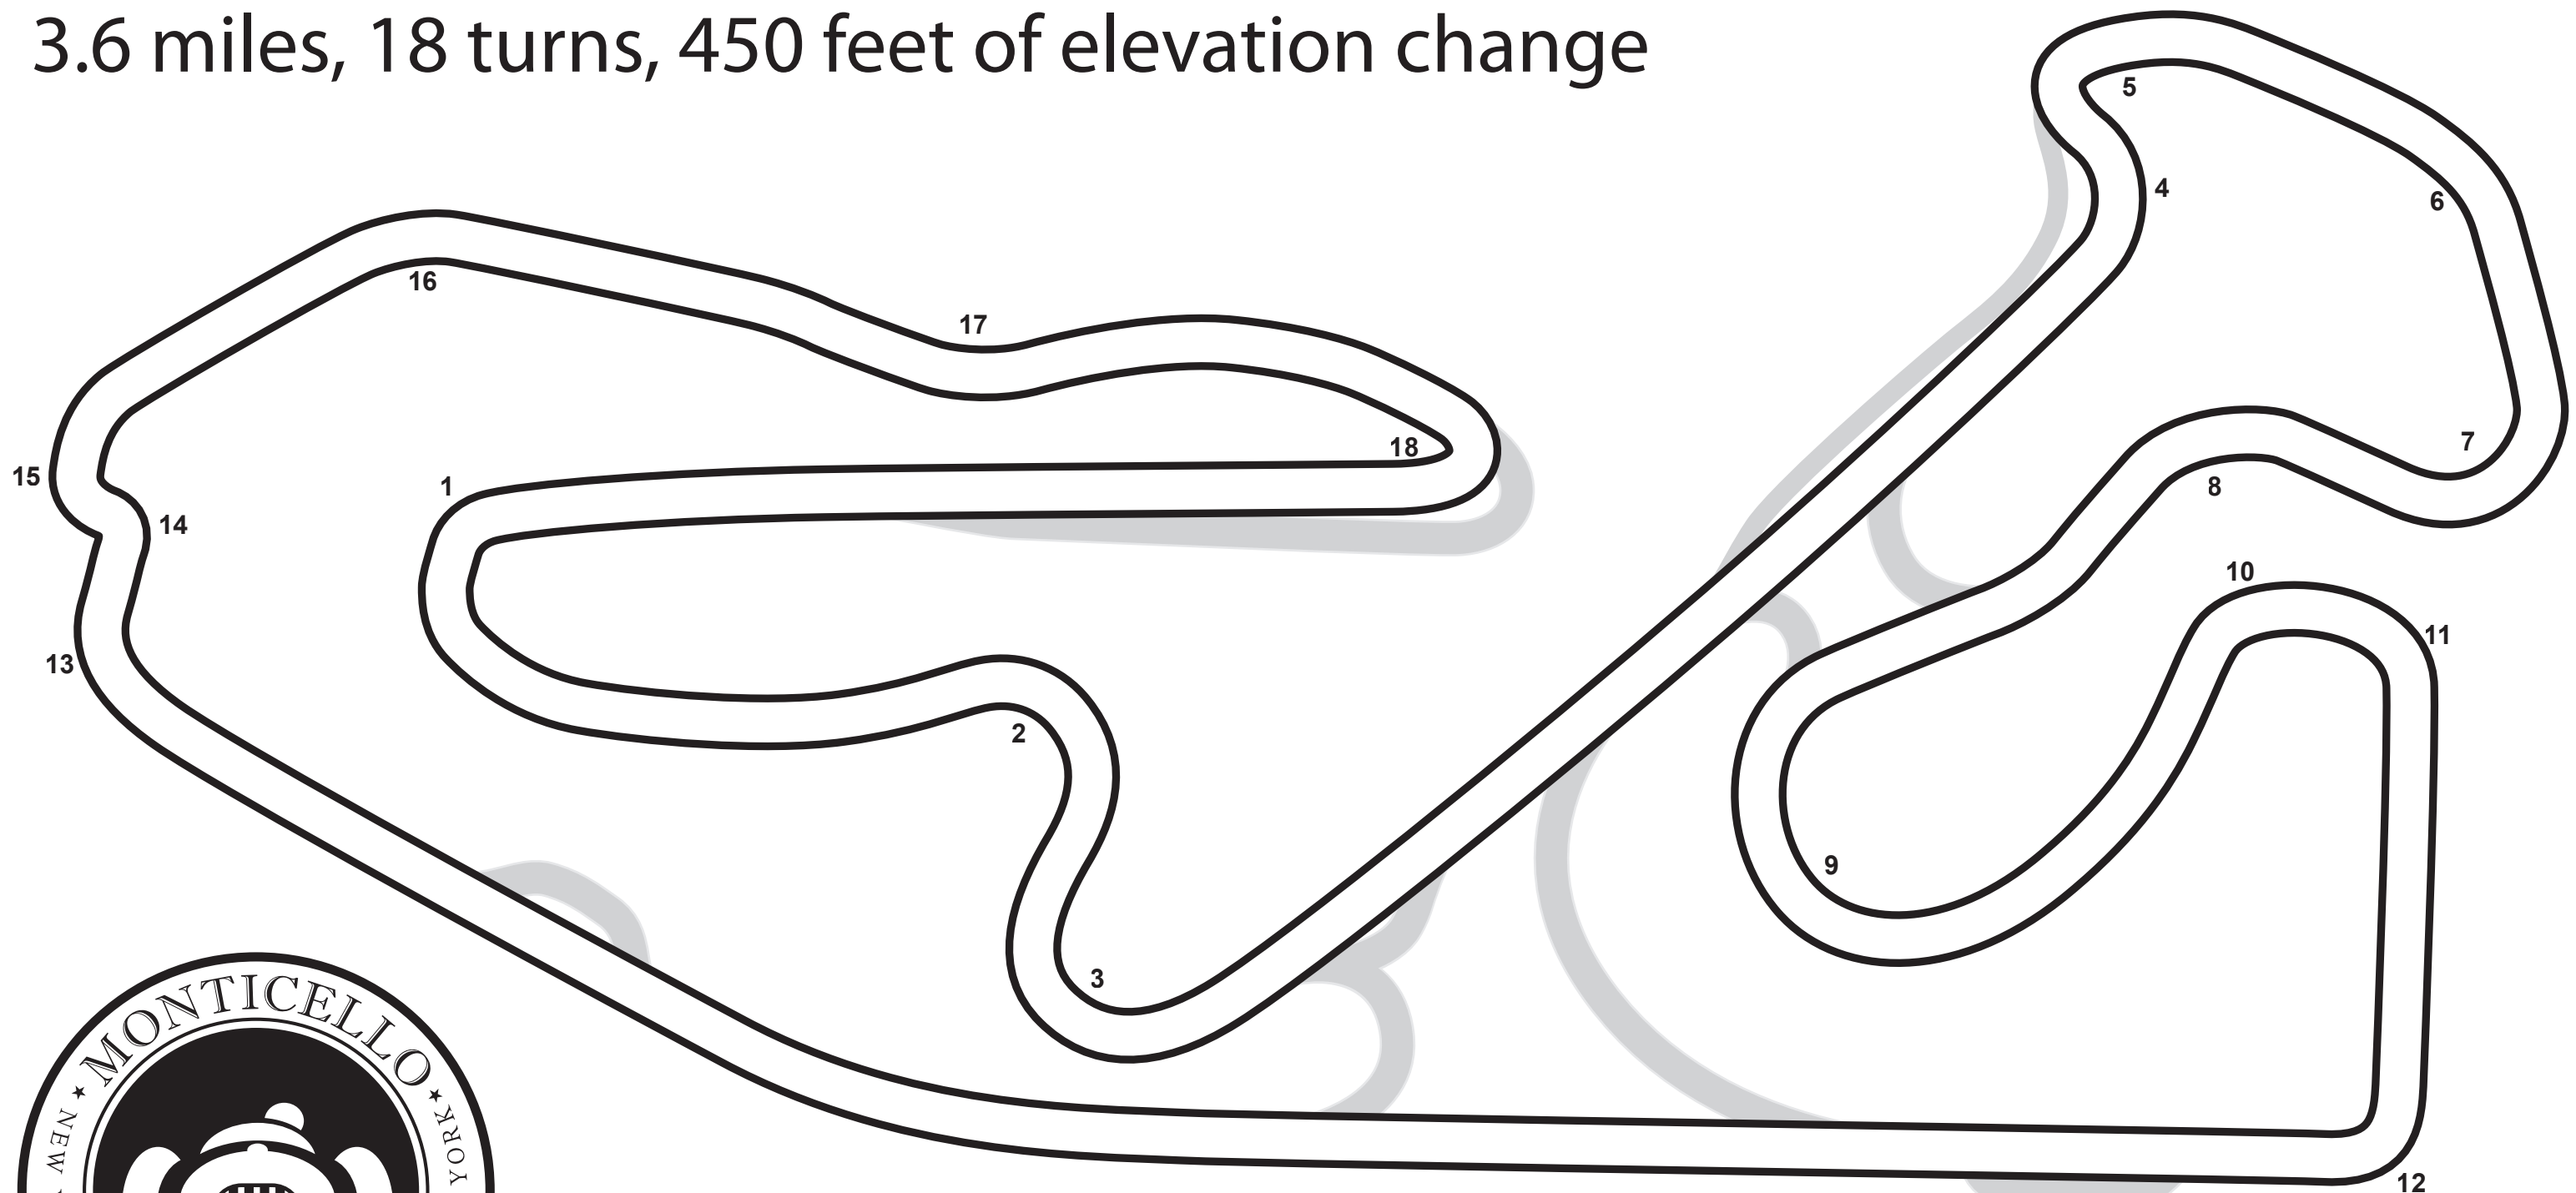

# Monticello Motor Club — Full Course

3.6 miles, 18 turns, 450 feet of elevation change

[MonticelloMotorClub.com](http://MonticelloMotorClub.com)